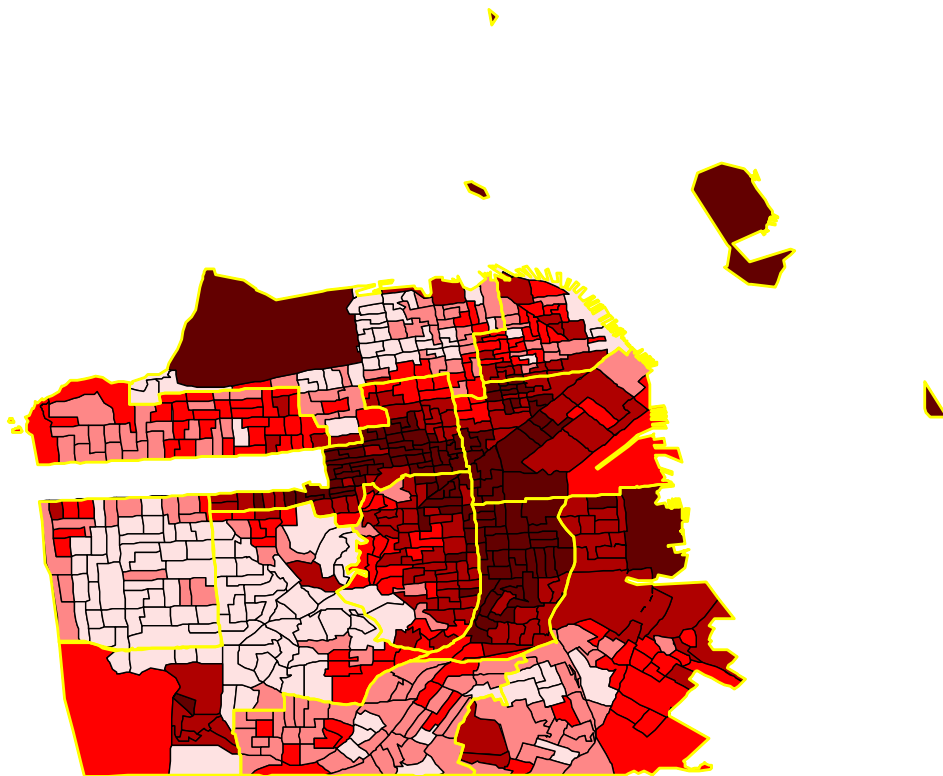

Map of Professor Richard DeLeon's Progressive Voting Index

Map of DeLeon's Progressive Voting Index Scores (Quantiles): San Francisco Precincts

 District Boundaries-Board of Supervisors

DeLeon's Progressive Voting Index

 0 - 33

 34 - 46

 47 - 59

 60 - 76

 77 - 100